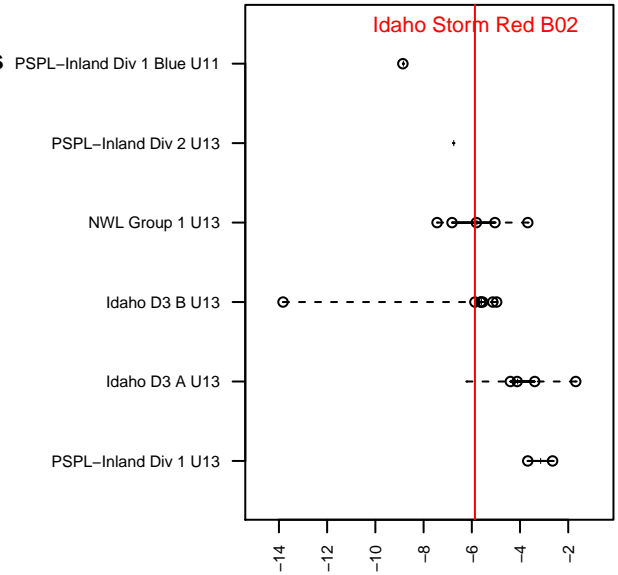

**attack and defense rating
relative to others at age
and all opponents in last 13 months**